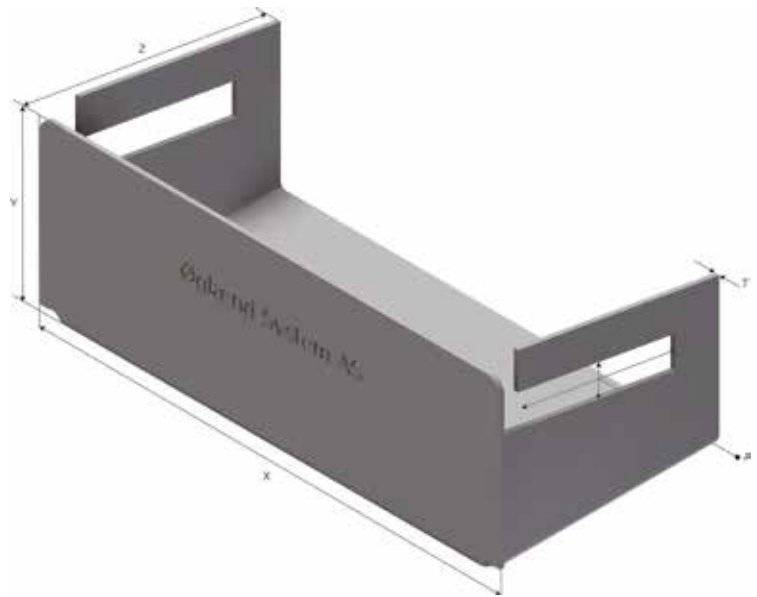

# Product Data sheet

Part no.	Name	Type
1306832	End cover SPB-LB EC-75 WE	SPB-LB EC-75

**Description:** Should be used at the end of Cable Trays.

### Characteristics

Name	Value
Weight (kg)	0.07