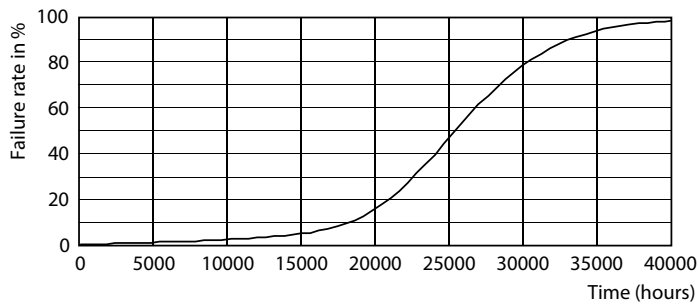

MASTER LEDcandle

Fotometriske data

LEDcandle MAS SLR1 2,8W B38 E14 827 CL-GUL

Levetid

LEDspots LED 25K

LEDspots LMP 25K