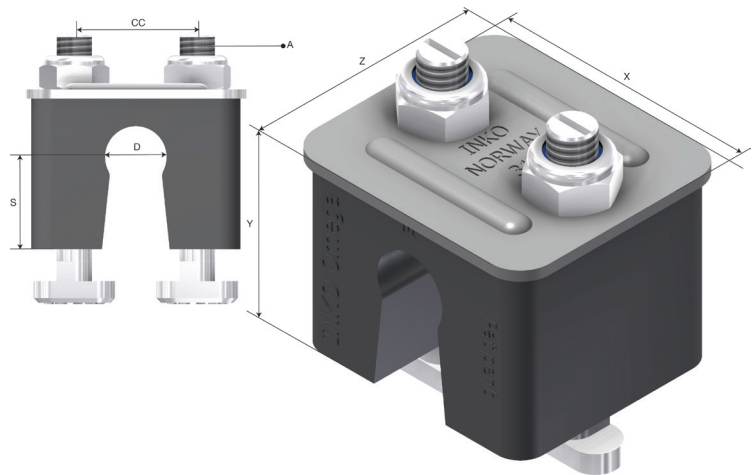

Product Data sheet

Part no.	Name	Type
1320306	Inko Omega INKO-O BU 6 Polypropyl	INKO-O BU 6

Description: INKO Tubing Clamps to fit lateral slottings on a Cable Tray. The INKO Tubing Clamp is supplied complete in one piece, with no loose parts.

Additional information: INKO Tubing Clamps to fit lateral slottings on a Cable Tray. The INKO Tubing Clamp is supplied complete in one piece, with no loose parts.

Characteristics

Name	Value
Weight (kg)	0.05
S Spacing (mm)	15
CC (mm)	15
A Hole Size (mm)	6
X (mm)	36
Y (mm)	26
Z (mm)	32