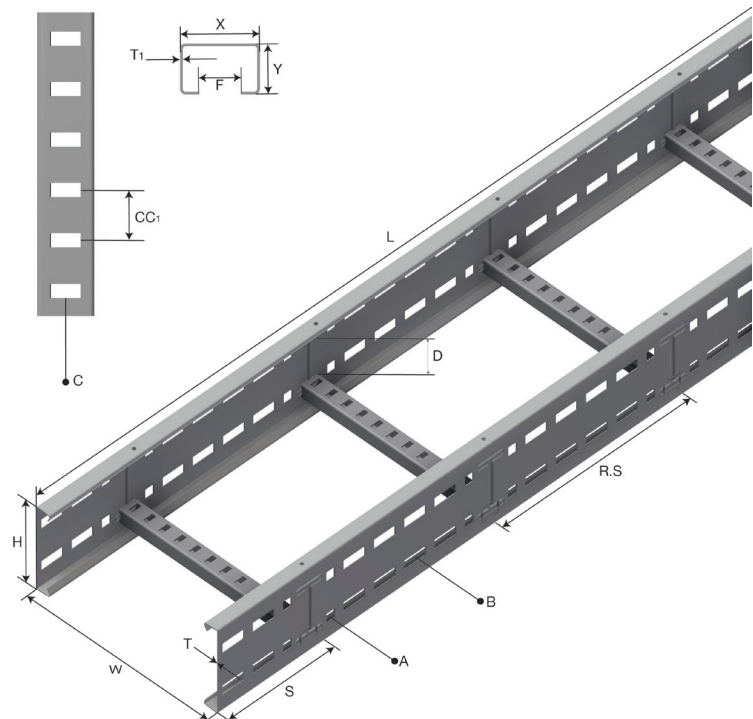

Product Data sheet

Part no.	Name	Type
1303360	Cable Ladder LOE-100-200 HDG	LOE-100-200

Description: Light-weight Cable Ladder with great strength, for heavy weights.

1303360 consists of

Part no.	Name
81850	LADDER LOE100-200 HDG

Additional information: Epoxy coated and special treatment on request.

Characteristics

Name	Value
Weight (kg)	13.3
S Spacing (mm)	150
W Width (mm)	200
CC1 (mm)	18
F Flange (mm)	14
A Hole Size (mm)	11x13.5
B Hole Size (mm)	11x35
C Hole Size (mm)	7x15
T Material Thickness (mm)	1.5
T1 Material Thickness (mm)	1.5
L Length (mm)	3000
R.S Rung Spacing (mm)	300
D Loading depth (mm)	68
H Height (mm)	100
X (mm)	28
Y (mm)	18