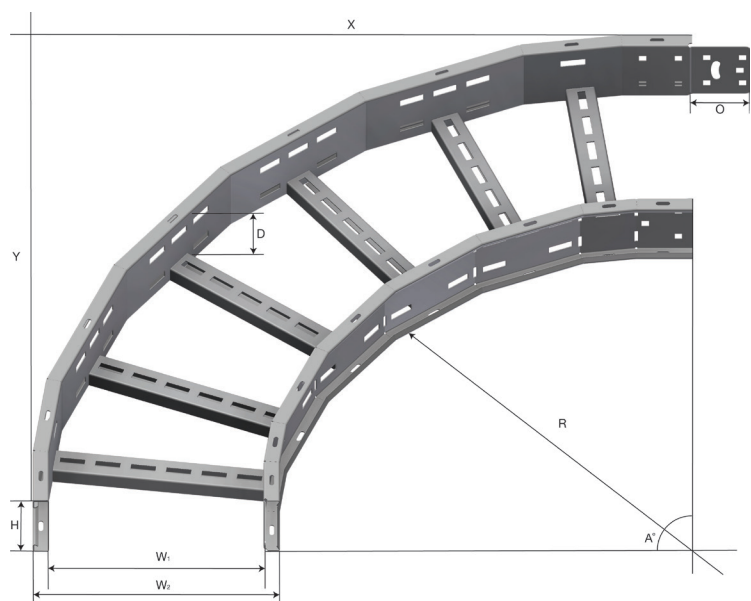

Product Data sheet

Part no.	Name	Type
1384206	Flat Elbow 45° OE125 FE-45-450 R600 HDG	OE125 FE-45-450 R600

Description: Space saving 45° Flat Elbow with partly integrated splice connectors.

1384206 consists of

Part no.	Name
51072	ELBOW OE125-45-450 R600 HDG
1371980	LOCKING BOLT SET S-M M10x25HDG

Additional information: No sharp edges.

Characteristics

Name	Value
Weight (kg)	4.9
T Material Thickness (mm)	1.5
Overlap Integrated Splice (mm)	80
W1 Width 1 (mm)	450
W2 Width 2 (mm)	496
D Loading depth (mm)	100
H Height (mm)	125
A Angle (deg)	45
R Radius (mm)	605
X (mm)	665
Y (mm)	758.7

Product packaging information

F-PAK GTIN	Single piece	
------------	--------------	--