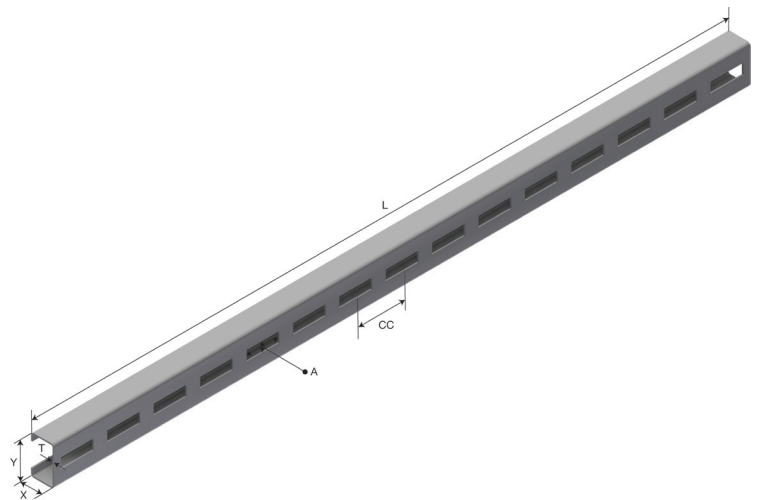

# Product Data sheet

Part no.	Name	Type
1372053	Support Channel in std. lengths OE RU-LW-600 HDG	OE RU-LW-600

Description: Rung to be mounted on the side rails of a Junction Box Rack using a washer.

Additional information: Fits std. light fittings + discharge lamps and all types of Oglaend Systems cable ladders. Call us for special lighting support.

## Characteristics

Name	Value
Weight (kg)	0.7
CC (mm)	50
A Hole Size (mm)	11x35
T Material Thickness (mm)	1.5
L Length (mm)	600
X (mm)	24.7
Y (mm)	41.7