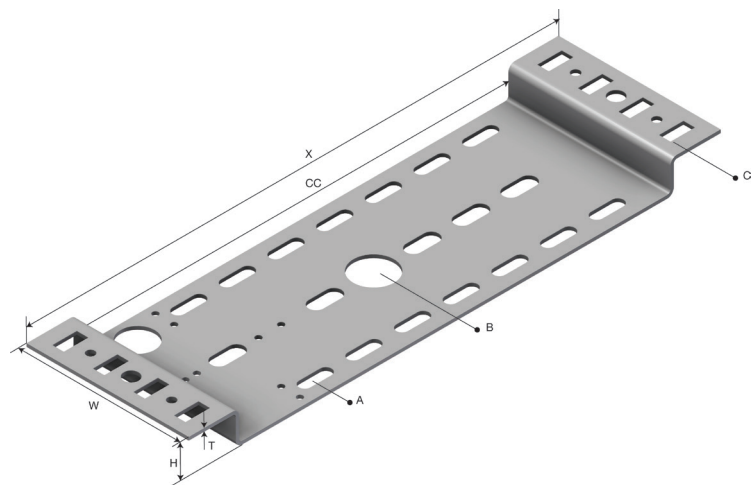

Product Data sheet

Part no.	Name	Type
1372378	Socket Plate for Rung LOE SO-RU SS	LOE SO-RU

Description: Socket Plate to be placed between the rungs of the LOE Cable Ladder and fixed with locking screws or self tapping screws.

Additional information:

Characteristics

Name	Value
Weight (kg)	0.5
CC (mm)	266
A Hole Size (mm)	7x20
B Hole Size (mm)	Ø25
C Hole Size (mm)	7x15
T Material Thickness (mm)	2
W1 Width 1 (mm)	100
H Height (mm)	21
X (mm)	328