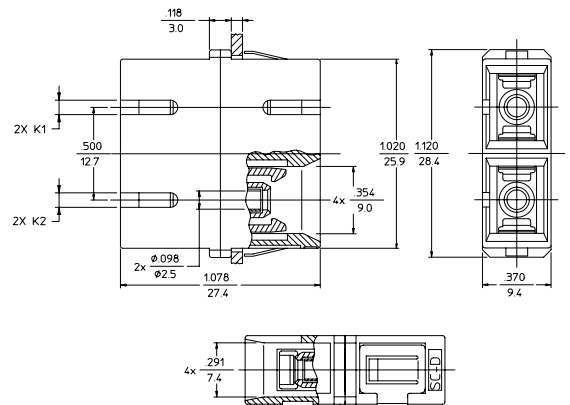

- Utilises standard NTT-SC and Bellcore 326 compliant connectors
- RoHS Compliant
- Meets TIA/EIA 568-C.3 and IEC 874-109 standards
- Available in Singlemode and Multimode
- Colours - Singlemode (Blue), Singlemode APC (Green), Multimode (Beige/Aqua)
- Unique shuttered feature protects from harmful light emissions - Available upon application
- Shuttered can be purchased separately