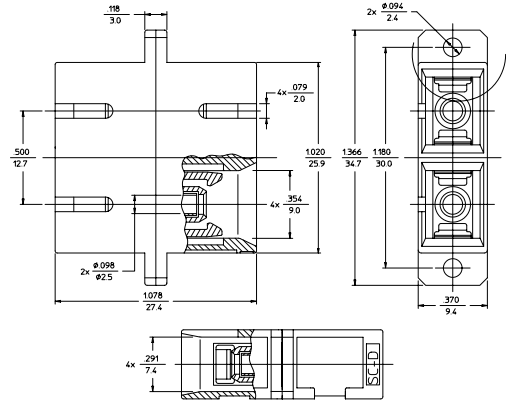

Features and Benefits

Singlemode and Multimode Duplex SC adapters feature either a snap or flange mount and are designed to support the TIA/EIA commercial building telecommunication wiring standards. Adapters are also available with snap-on shutter providing a barrier against harmful light emissions.

- Utilises standard NTT-SC and Bellcore 326 compliant connectors
- RoHS Compliant
- Meets TIA/EIA 568-C.3 and IEC 874-109 standards
- Available in Singlemode and Multimode
- Colours - Singlemode (Blue), Singlemode APC (Green), Multimode (Beige/Aqua)
- Unique shuttered feature protects from harmful light emissions - Available upon application
- Shuttered can be purchased separately