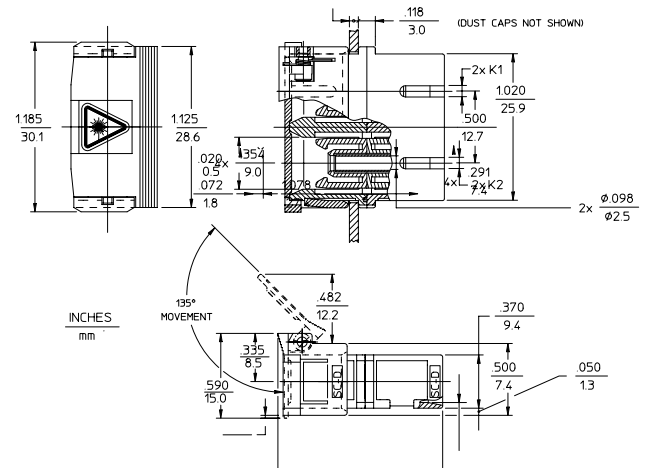

Features and Benefits

Singlemode and Multimode Duplex SC adapters feature either a snap or flange mount and are designed to support the TIA/EIA commercial building telecommunication wiring standards. Adapters are also available with snap-on shutter providing a barrier against harmful light emissions.

- Utilises standard NTT-SC and Bellcore 326 compliant connectors
- RoHS Compliant
- Meets TIA/EIA 568-C.3 and IEC 874-109 standards
- Available in Singlemode and Multimode
- Colours - Singlemode (Blue), Singlemode APC (Green), Multimode (Beige/Aqua)
- Unique shuttered feature protects from harmful light emissions - Available upon application
- Shuttered can be purchased separately