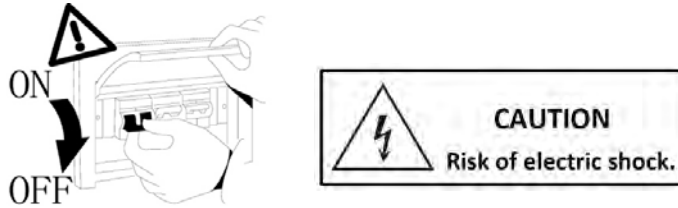

INSTALLATION INSTRUCTIONS:

1. Always switch off the power supply before installation.
2. Make sure all parts are ready when open the box and prepare the installation tools the lighting needs.
3. Should be installed by qualified electricians.
4. If there is any damage on the housing or glass cover, should view it as disqualified product that cannot be used.
5. If the external flexible cable or cord of this luminaire is damaged, it shall be exclusively replaced by the manufacturer or his service agent or a similar qualified person in order to avoid a hazard.