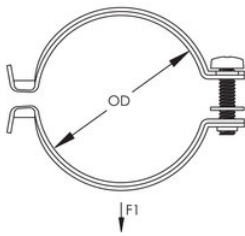

### FEATURES

---

Captive threaded stud minimizes the need for additional hardware

With the UNICBAND Sign Support Bracket and Fixoband Strap, attachments to pipe and pole can be made

### PRODUCT ATTRIBUTES

---

Article Number: 336350

Material: Steel

Finish: Hot-Dip Galvanized

Pipe Size: 1 1/2"

NB/DN: 40

Outer Diameter: 47 – 51 mm

Width: 20 mm

Static Load 1: 250 N

Static Load 2: 550 N

### DIAGRAMS

---