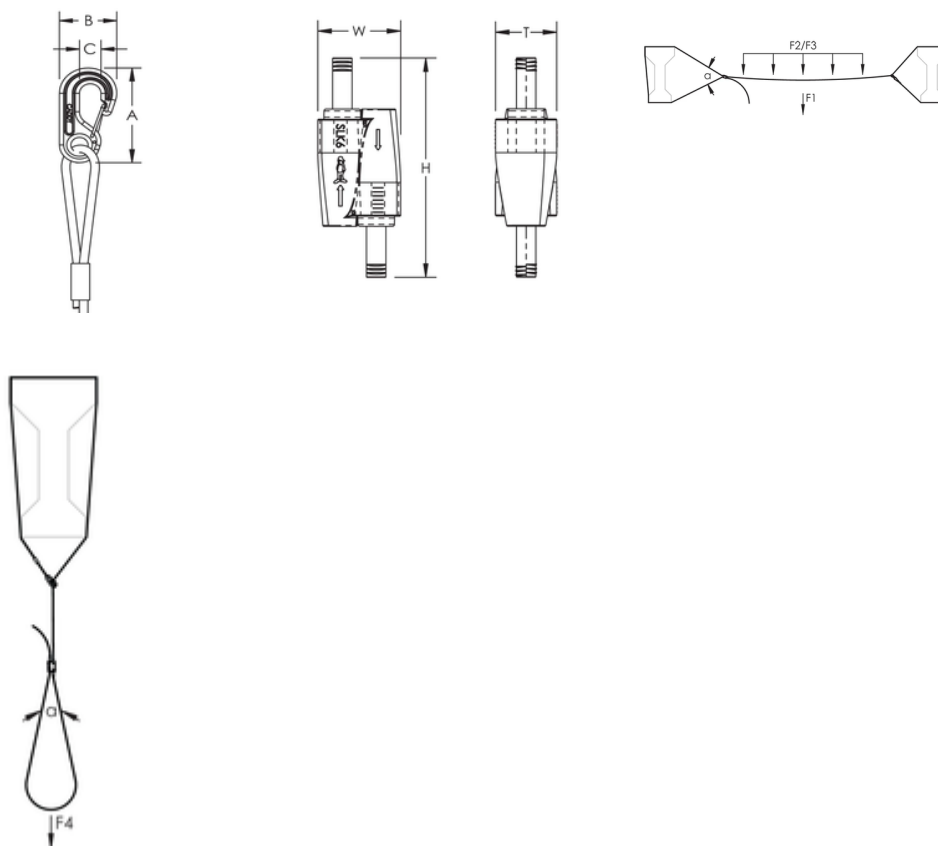

### PRODUCT ATTRIBUTES

Article Number: 196803

Material: Steel;Zinc Alloy;Polypropylene

Finish: Electrogalvanized;Hot-Dip Galvanized

Wire Rope Diameter: 6 mm

Wire Rope Length: 20 m

A: 75 mm

B 40 mm

C 15 mm

Height: 108 mm

Width: 41 mm

Thickness: 30 mm

Angle: 60° Max

## ADDITIONAL PRODUCT DETAILS

Wire Rope Length is measured from the end of the wire rope to the hook side of the swage.

Static load 1 represents a point load in the center of the catenary installation. Static load 2 represents a two or three point distributed load on the catenary installation. Static load 3 represents a four or more point distributed load on the catenary installation.

## DIAGRAMS