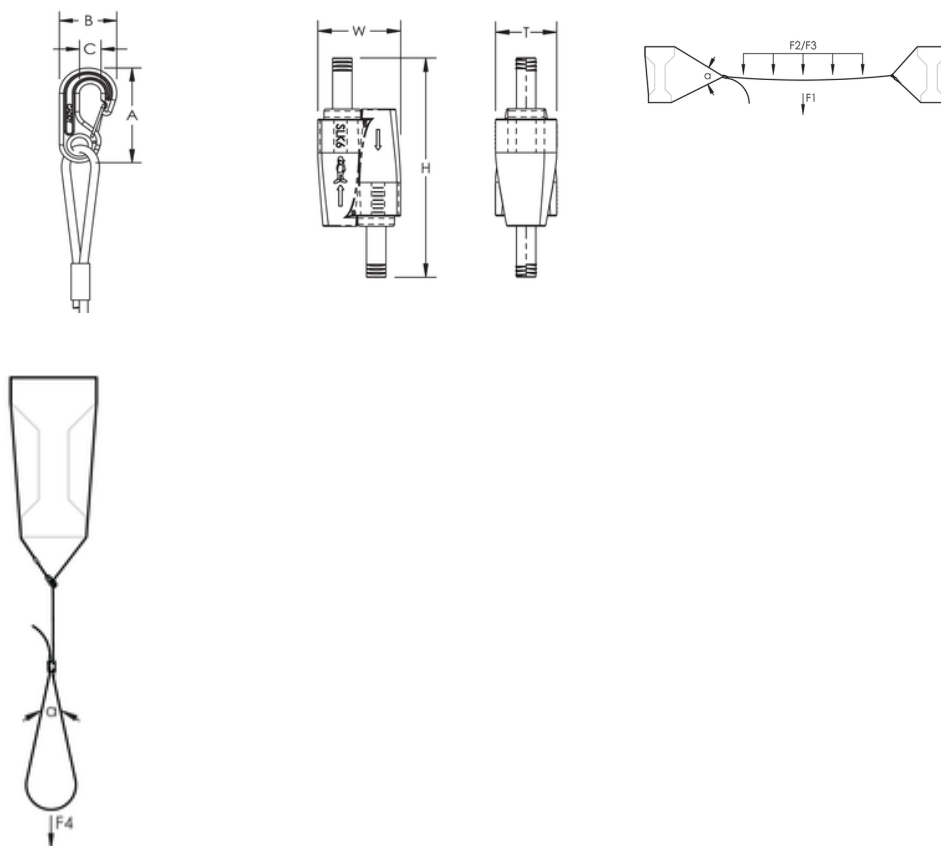

ADDITIONAL PRODUCT DETAILS

Wire Rope Length is measured from the end of the wire rope to the hook side of the swage.

Static load 1 represents a point load in the center of the catenary installation. Static load 2 represents a two or three point distributed load on the catenary installation. Static load 3 represents a four or more point distributed load on the catenary installation.

Preload of the wire rope must be applied using Catenary Tensioning Tool.

Horizontal Installation		
Preload	1000 N	450 N
Static Load 1 (F1)	490 N	590 N
Static Load 2 (F2)	880 N	1080 N
Static Load 3 (F3)	980 N	1180 N
Vertical Installation		
Static Load 4 (F4)	4440 N	

DIAGRAMS

WARNING

nVent products shall be installed and used only as indicated in nVent's product instruction sheets and training materials. Instruction sheets are available at www.nvent.com and from your nVent customer service representative. Improper installation, misuse, misapplication or other failure to completely follow nVent's instructions and warnings may cause product malfunction,