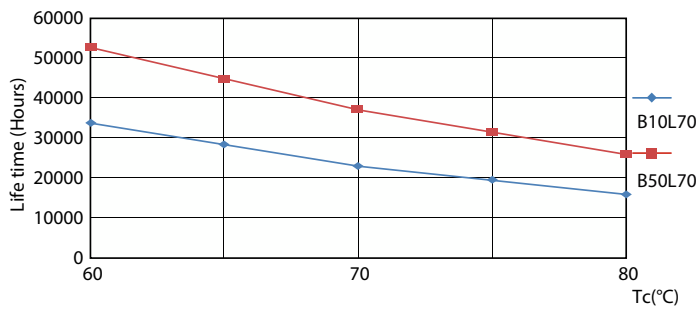

MASTER LEDtube, nettspenning T5

Fotometriske data

Spectral Power Distribution Colour - MAS LEDtube 900mm HO 18.5W 830 T5

Levetid

Lumen Maintenance Diagram - MAS LEDtube 900mm HO 18.5W 830 T5

Life Expectancy Diagram - MAS LEDtube 900mm HO 18.5W 830 T5