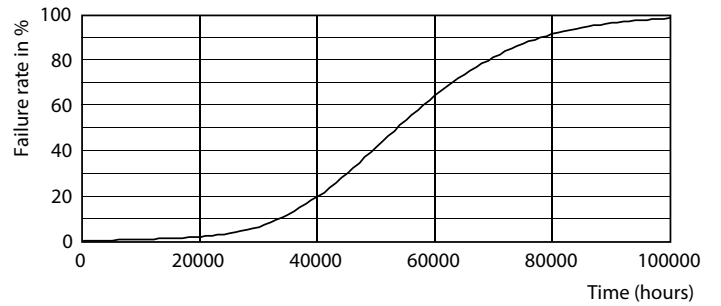

MASTER LEDtube, nettspenning T5

Fotometriske data

Spectral Power Distribution Colour - MAS LEDtube 900mm HO 18.5W 830 T5

Levetid

Lumen Maintenance Diagram - MAS LEDtube 900mm HO 18.5W 830 T5

Life Expectancy Diagram - MAS LEDtube 900mm HO 18.5W 830 T5