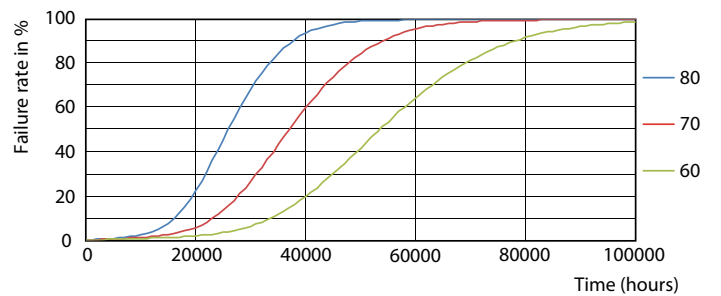

Life Expectancy Diagram