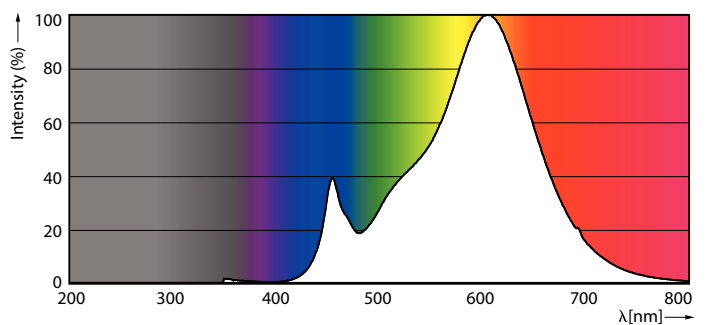

Spectral Power Distribution Colour - TForce Core LED HPL 13W E27 827 FR