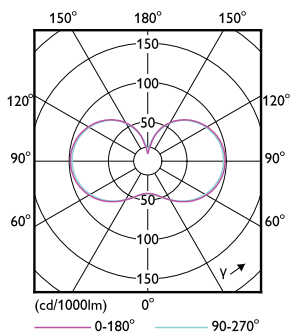

Fotometriske data

Light Distribution Diagram - TForce Core LED HPL 13W E27 827 FR