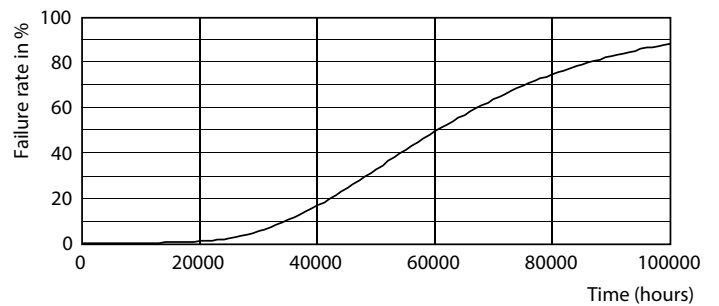

Lumen Maintenance Diagram - MAS LEDtube HF 1200mm HO 26W 830 T5 OE

Life Expectancy Diagram - MAS LEDtube HF 1200mm HO 26W 830 T5 OE