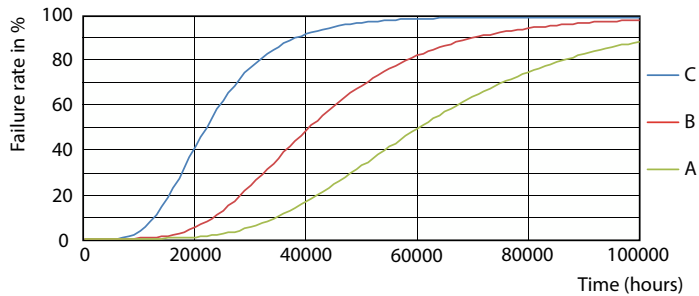

MASTER LEDtube InstantFit HF T5

Fotometriske data

General uniform lighting - MAS LEDtube HF 1200mm HO 26W 830 T5 OE

Levetid

Life Expectancy Diagram - MAS LEDtube HF 1200mm HO 26W 830 T5 OE