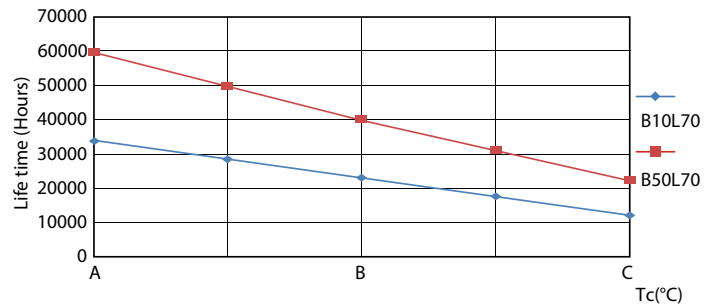

MASTER LEDtube InstantFit HF T5

Fotometriske data

General uniform lighting - MAS LEDtube HF 1200mm HO 26W 830 T5 OE

Levetid

Life Expectancy Diagram - MAS LEDtube HF 1200mm HO 26W 830 T5 OE