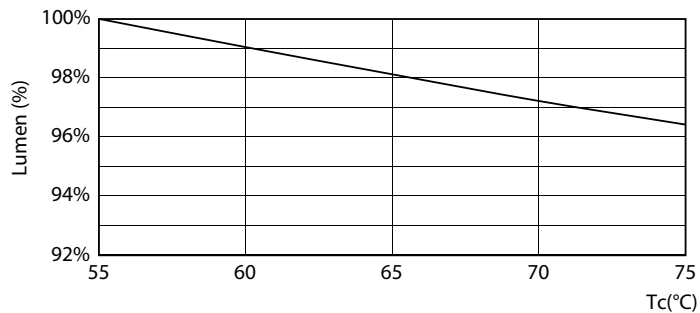

MASTER LEDtube InstantFit HF T5

Levetid

Lumen Maintenance Diagram - MAS LEDtube HF 1200mm HO 26W 830 T5

OE