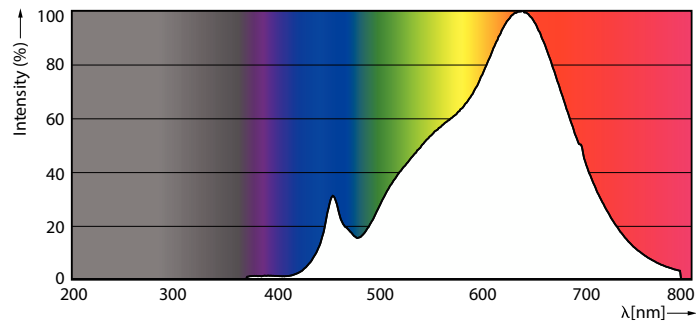

Målskisse

Product	D	C
MAS ExpertColor 14.8-75W 927 AR111 45D	111 mm	61 mm

Fotometriske data

Spectral Power Distribution Colour - MAS ExpertColor 14.8-75W 927 AR111 45D

Accent Lighting Spots - MAS ExpertColor 14.8-75W 927 AR111 45D