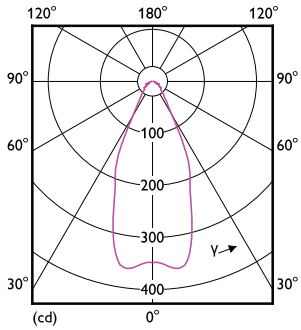

Målskisse

Product	D	C
MAS ExpertColor 14.8-75W 927 AR111 45D	111 mm	61 mm

Fotometriske data

Spectral Power Distribution Colour - MAS ExpertColor 14.8-75W 927 AR111 45D

Accent Lighting Spots - MAS ExpertColor 14.8-75W 927 AR111 45D

MASTER LEDspot ExpertColor AR111

Fotometriske data

Light Distribution Diagram - MAS ExpertColor 14.8-75W 927 AR111 45D

Levetid

Life Expectancy Diagram - MAS ExpertColor 14.8-75W 927 AR111 45D

Lumen Maintenance Diagram - MAS ExpertColor 14.8-75W 927 AR111 45D