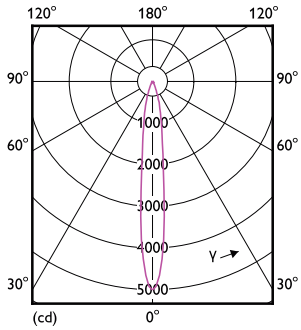

Målskisse

Product	D	C
MAS LED ExpertColor 6.7-35W MR16 930 10D	50,5 mm	46 mm

Fotometriske data

Spectral Power Distribution Colour - MAS LED ExpertColor 6.7-35W MR16 930 10D

Accent Lighting Spots - MAS LED ExpertColor 6.7-35W MR16 930 10D

MASTER LEDspot ExpertColor LV

Fotometriske data

Light Distribution Diagram - MAS LED ExpertColor 6.7-35W MR16 930 10D

Levetid

Life Expectancy Diagram - MAS LED ExpertColor 6.7-35W MR16 930 10D

Lumen Maintenance Diagram - MAS LED ExpertColor 6.7-35W MR16 930 10D