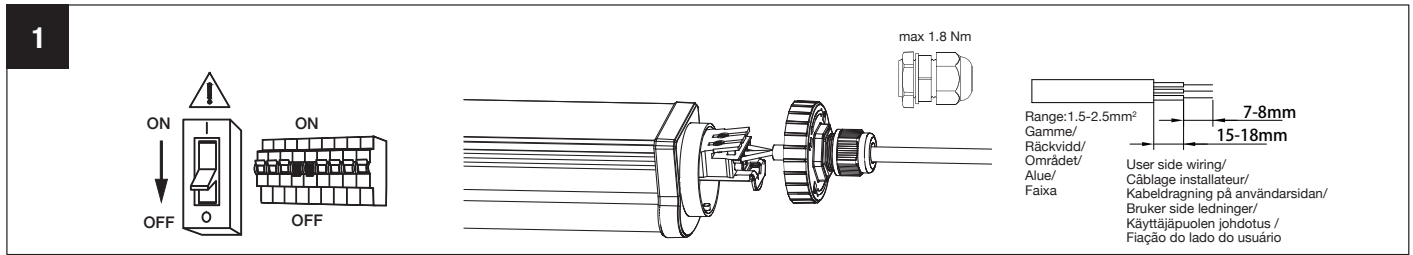

INSTRUCTION MANUAL/ MANUEL D'INSTRUCTIONS/ BRUKSANVISNING/ BRUKSANVISNINGEN/ KÄYTTÖOPAS/ MANUAL DE INSTRUÇÕES

BATTEN/ REGLETTE ETANCHE/ LIST/ LEKTER/ VALAISTUS/ HERMÉTICA