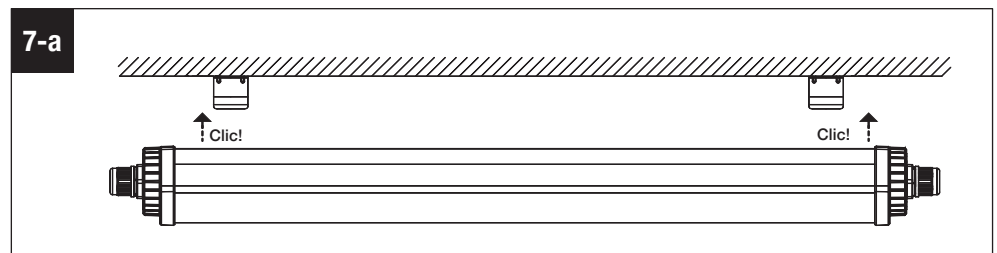

INSTRUCTION MANUAL/ MANUEL D'INSTRUCTIONS/ BRUKSANVISNING/ BRUKSANVISNINGEN/ KÄYTTÖOPAS/ MANUAL DE INSTRUÇÕES

BATTEN/ REGLETTE ETANCHE/ LIST/ LEKTER/ VALAISTUS/ HERMÉTICA