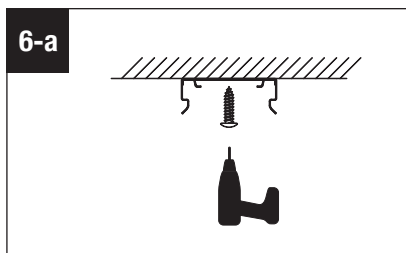

INSTRUCTION MANUAL/ MANUEL D'INSTRUCTIONS/ BRUKSANVISNING/ BRUKSANVISNINGEN/ KÄYTTÖOPAS/ MANUAL DE INSTRUÇÕES

BATTEN/ REGLETTE ETANCHE/ LIST/ LEKTER/ VALAISTUS/ HERMÉTICA