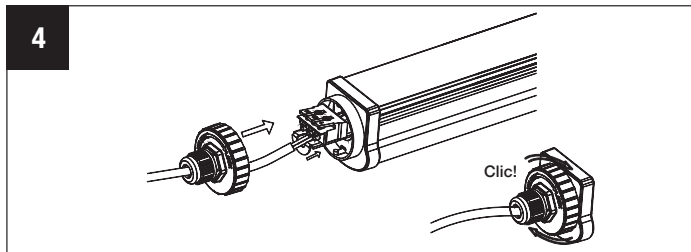

INSTRUCTION MANUAL/ MANUEL D'INSTRUCTIONS/ BRUKSANVISNING/ BRUKSANVISNINGEN/ KÄYTTÖOPAS/ MANUAL DE INSTRUÇÕES

BATTEN/ REGLETTE ETANCHE/ LIST/ LEKTER/ VALAISTUS/ HERMÉTICA