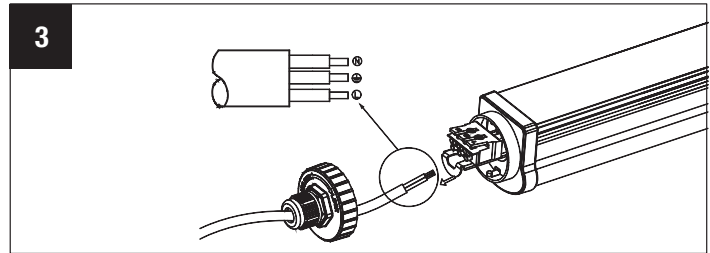

INSTRUCTION MANUAL/ MANUEL D'INSTRUCTIONS/ BRUKSANVISNING/ BRUKSANVISNINGEN/ KÄYTTÖOPAS/ MANUAL DE INSTRUÇÕES

BATTEN/ REGLETTE ETANCHE/ LIST/ LEKTER/ VALAISTUS/ HERMÉTICA