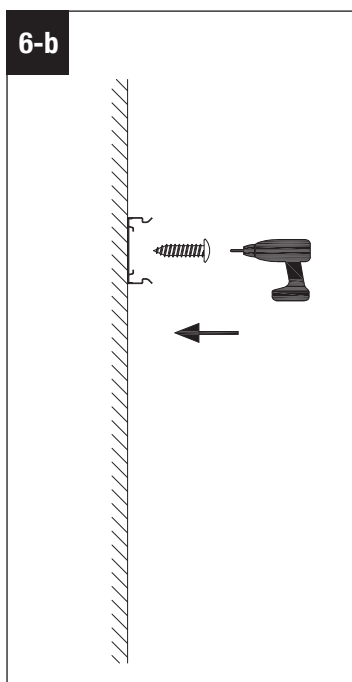

INSTRUCTION MANUAL/ MANUEL D'INSTRUCTIONS/ BRUKSANVISNING/ BRUKSANVISNINGEN/ KÄYTTÖOPAS/ MANUAL DE INSTRUÇÕES

BATTEN/ REGLETTE ETANCHE/ LIST/ LEKTER/ VALAISTUS/ HERMÉTICA