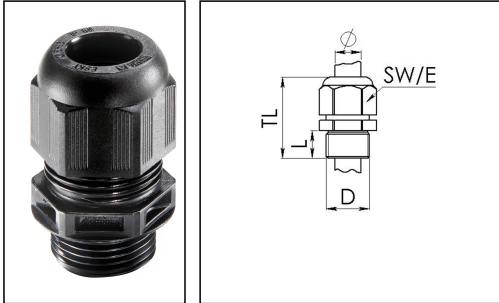

ESKV 25 BK

Cable gland, polyamide, M25, RAL 9005 with short thread

Products may differ in size, colour and appearance to those shown. If you require further information or customisation, please contact us directly.

Material cable gland	Polyamide
Material sealing gasket	EPDM
Protection class	IP69, IP68 (5 bar 30 min)
Temp. range min	-40 °C
Temp. range max	100 °C
Glow wire test	750 °C
Thread type	M
Ø Connection thread D	25
Lead	1,5
Length screw-in thread L	10 mm
Ø cable diameter min	9 mm
Ø cable diameter max	17 mm
Key width SW	29 mm
Collar diameter (E)	32 mm
Total length TL	38 mm - 47 mm
Type of cable anchorage	A
Install. torques fitting	10 N m
Install. torques fitting/EADR	4 N m
Install. torques cap nut	4 N m
Impact category	4
Product Color	RAL 9005
Type	ESKV 25 BK
Order no. RAL 9005	10066123
Packing unit	50
EAN number	4007685661232