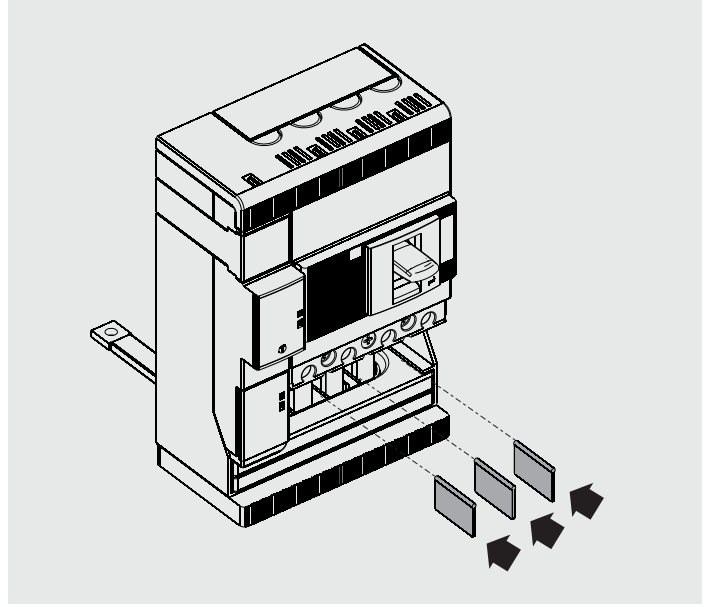

G

H

I

For more information please contact:

ABB S.p.A.
ABB SACE Division
Via Pescaria, 5
24123 Bergamo - Italy
Phone: +39 035 395 111