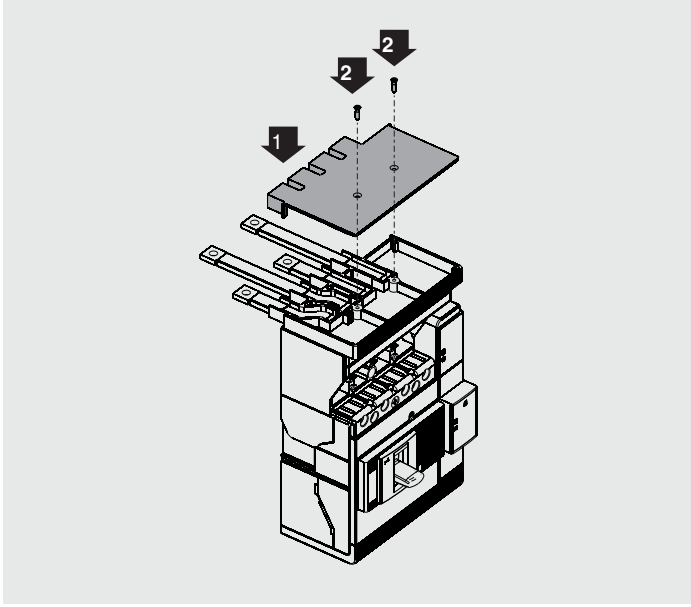

G

H

I

For more information please contact:

ABB S.p.A.
ABB SACE Division
Via Pescaria, 5
24123 Bergamo - Italy
Phone: +39 035 395 111