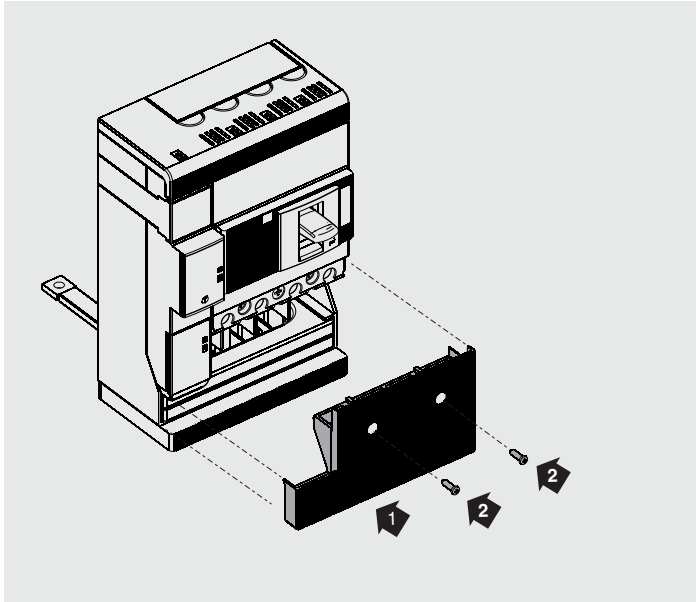

G

H

I

For more information please contact:

ABB S.p.A.
ABB SACE Division
Via Pescaria, 5
24123 Bergamo - Italy
Phone: +39 035 395 111