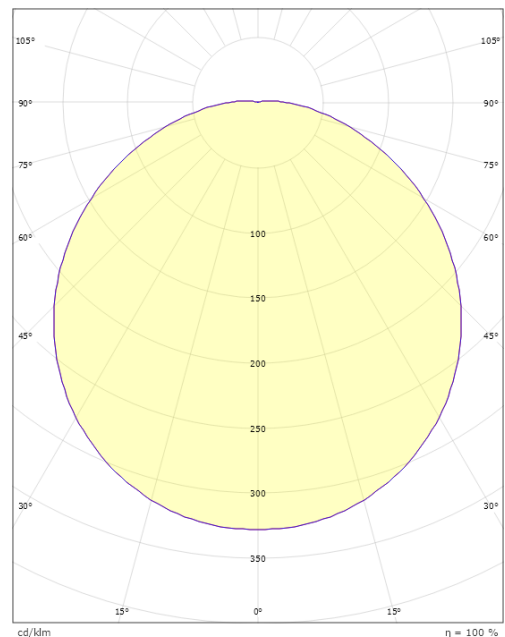

Forpakkingsstørrelse (mm): 340 x 340 x 120

Sensor settings					
1	1	2	3	4	100%
2	●	●	●	●	75%
3	●	●	●	●	50%
4	●	●	●	●	25%
5	●	●	●	●	10%
6	○	○	○	○	-
1	1	2	3	4	5s
2	●	●	●	●	30s
3	●	●	●	●	1 min
4	●	●	●	●	5 min
5	●	●	●	●	15 min
6	○	○	○	○	30 min
1	1	2	3	4	2 Lux
2	●	●	●	●	5 Lux
3	●	●	●	●	10 Lux
4	●	●	●	●	30 Lux
5	●	●	●	●	50 Lux
6	○	○	○	○	OFF