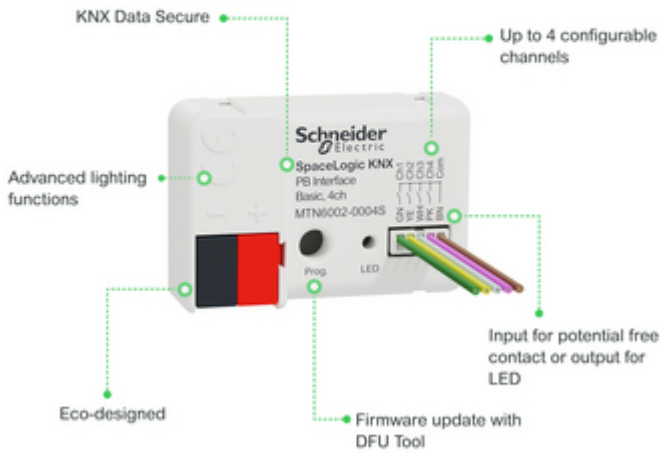

### KNX Push Button Interface 4ch Basic

Image of product / Alternate images

Alternative

---