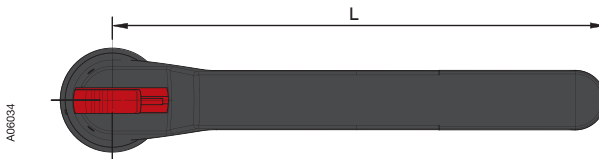

—
INSTALLATION INSTRUCTION

Handles

OH274-330L12, OH274-330J12

OH274-330L12, OH274-330J12

Laji/Type	L
OH_274L12	274
OH_274J12	274
OH_330L12	330
OH_330J12	330

OH274-330L12, OH274-330J12

OH274-330L12, OH274-330J12

OH274-330L12, OH274-330J12

Ø5...8 mm
0.20...0.31 in

Drilling holes

OH274-330L12, OH274-330J12

Contact us

ABB Oy

Muottitie 2A 65320

Vaasa, Finland