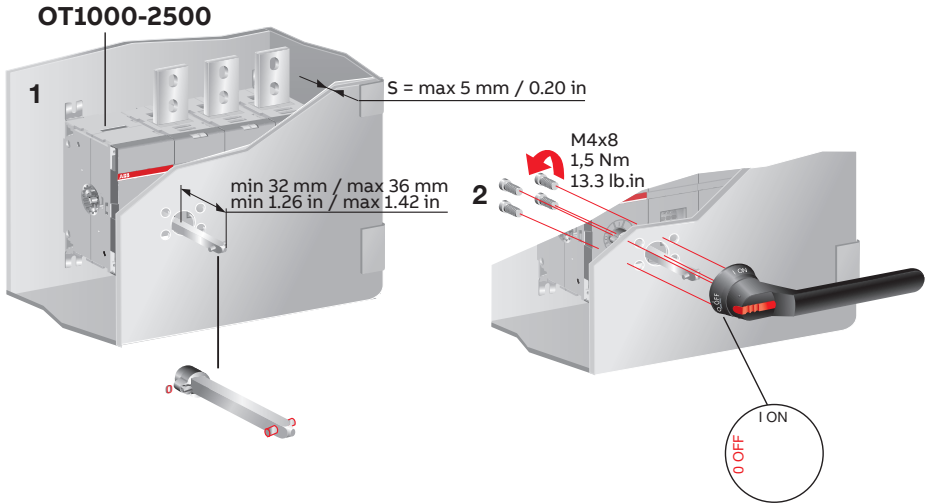

—
INSTALLATION INSTRUCTION

Handles

OH274-330L12, OH274-330J12

OH274-330L12, OH274-330J12

Laji/Type	L
OH_274L12	274
OH_274J12	274
OH_330L12	330
OH_330J12	330

OH274-330L12, OH274-330J12

OH274-330L12, OH274-330J12

OH274-330L12, OH274-330J12

Ø5...8 mm
0.20...0.31 in

Drilling holes

OH274-330L12, OH274-330J12

Contact us

ABB Oy

Muottitie 2A 65320

Vaasa, Finland