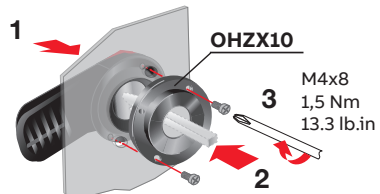

—
INSTALLATION INSTRUCTION

Handles

OH274-330L12, OH274-330J12

OH274-330L12, OH274-330J12

Laji/Type	L
OH_274L12	274
OH_274J12	274
OH_330L12	330
OH_330J12	330

OH274-330L12, OH274-330J12

OH274-330L12, OH274-330J12

OH274-330L12, OH274-330J12

Ø5...8 mm
0.20...0.31 in

Drilling holes

OH274-330L12, OH274-330J12

Contact us

ABB Oy

Muottitie 2A 65320

Vaasa, Finland