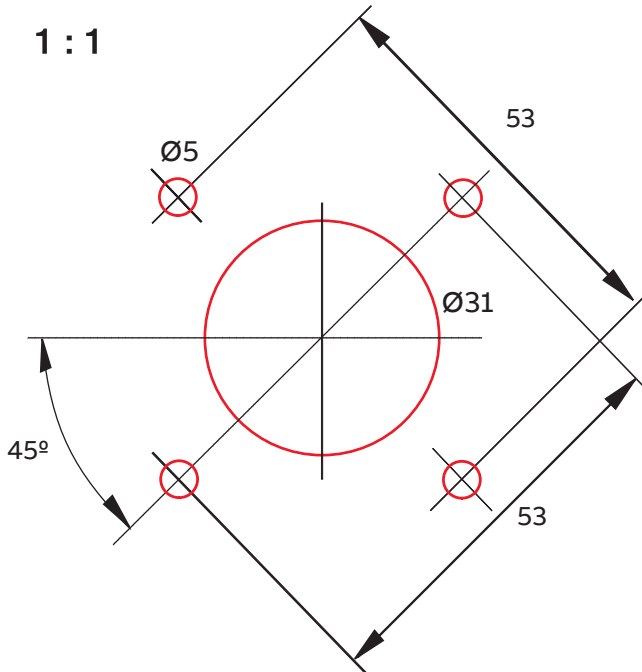

OH274-330L12, OH274-330J12

Ø5...8 mm
0.20...0.31 in

Drilling holes

OH274-330L12, OH274-330J12

Contact us

ABB Oy

Muottitie 2A 65320

Vaasa, Finland