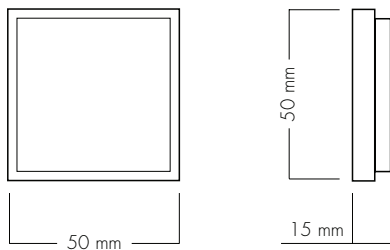

# GREENPOWER 2B SWITCH DK B12202003 GREENPOWER 2B SWITCH EU B12202005

Pushbutton for Glamox Wireless ZigBee