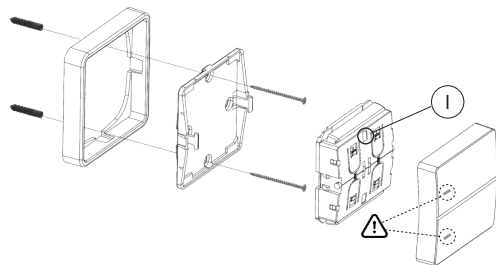

# GREENPOWER 2B SWITCH DK B12202003 GREENPOWER 2B SWITCH EU B12202005

Pushbutton for Glamox Wireless ZigBee