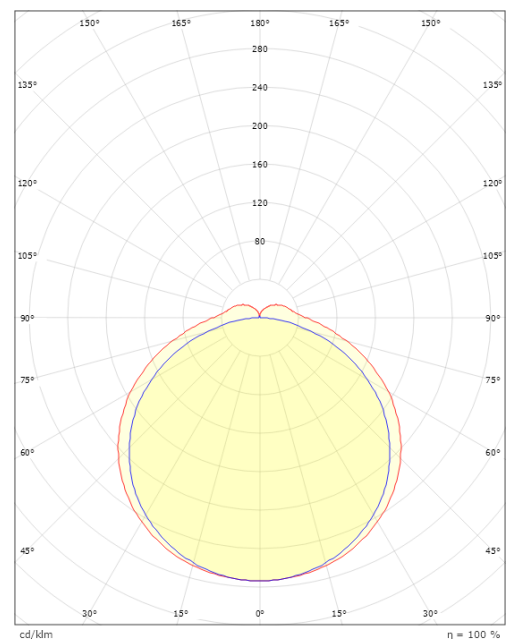

Forpakning

Forpakkingsstørrelse (mm): 1243 x 155 x 88

H (m)	Minor movements		Major movements	
	X1 (m)	Y1 (m)	X2 (m)	Y2 (m)
2.4	1.9	2.9	2.9	4.3
3	2.4	3.6	3.6	5.4

cd/m²
 — C0/C180
 — C90/C270
 η = 100 %

7 0 2 1 9 8 1 1 3 1 4 5 6