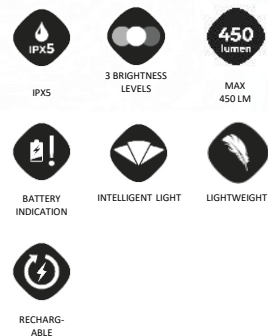

NEW

// PERFORMANCE DATA

| |  True Lumen ANSI |  Burn Time +20°C ANSI |
|--|--|---|
|  MAX MODE | 450 lm | 3 h |
|  MED MODE | 200 lm | 6 h |
|  MIN MODE | 10 lm | 90 h |

// FEATURES

SEEKLIGHT 450 CORD

SeekLight 450 Cord is a compact and flexible 450-lumen headlamp developed for professional use. It features a new retractable cord design, allowing you to easily pull out the lamp when needed – and store it just as quickly in your pocket or toolbox.

// FEATURES

- 450 lumen
- Compact and pocket-sized light
- Retractable cord – use as handheld light
- 3 light modes (max 450 lm / med 200 lm / low 10 lm)
- Super-low mode for extended burn time
- Silva Intelligent Light – combining long-reach spotlight and close floodlight
- Red light mode for preserved night vision
- Lock function to prevent accidental activation
- Water-resistant – meets IPX5 standard
- Integrated 1350 mAh Li-Po battery, USB-C rechargeable (charging cable not included)
- Weight: 69 g