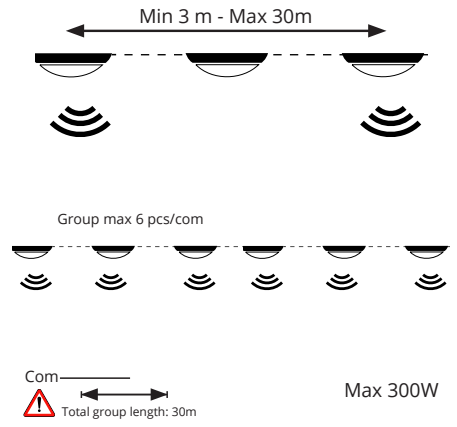

Hold time		1	2
	30 minutes	1	1
	5 minutes	0	1
	1 minute	1	0
	5 seconds	0	0

Motion sensitivity		3	4
	High	1	1
	Medium +	0	1
	Medium -	1	0
	Low	0	0

Daylight sensitivity		5	6
	Low	1	1
	Medium	0	1
	High	1	0
	Off	0	0