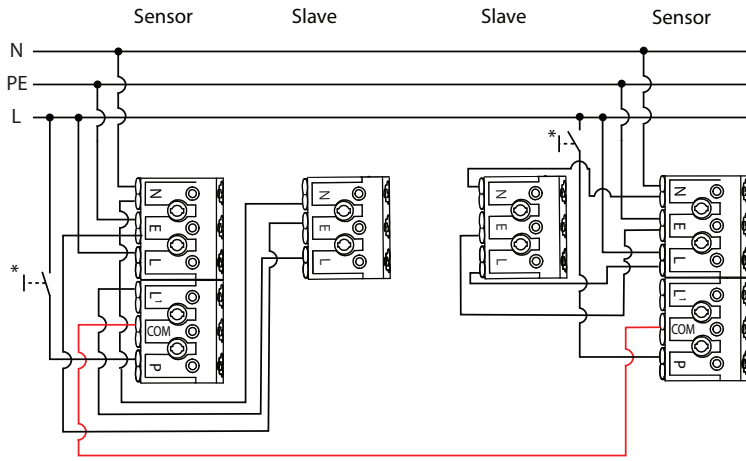

Hold time		1	2
	30 minutes	1	1
	5 minutes	0	1
	1 minute	1	0
	5 seconds	0	0

Motion sensitivity		3	4
	High	1	1
	Medium +	0	1
	Medium -	1	0
	Low	0	0

Daylight sensitivity		5	6
	Low	1	1
	Medium	0	1
	High	1	0
	Off	0	0