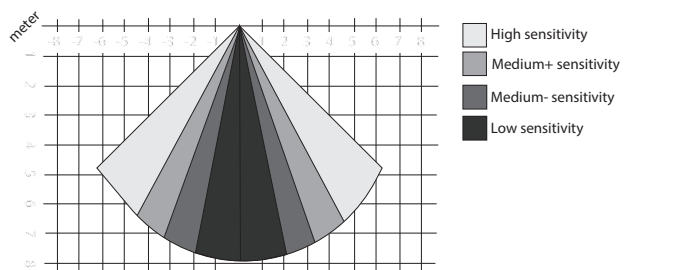

Hold time

	1	2
30 min	1	1
5 min	0	1
1 min	1	0
5 sec	0	0

1 2 3 4

Motion sensitivity

Sensitivity	3	4
High	1	1
Medium +	0	1
Medium -	1	0
Low	0	0

1 2 3 4

Daylight sensitivity

Sensitivity	5	6
Low	1	1
Medium	0	1
High	1	0
Off	0	0