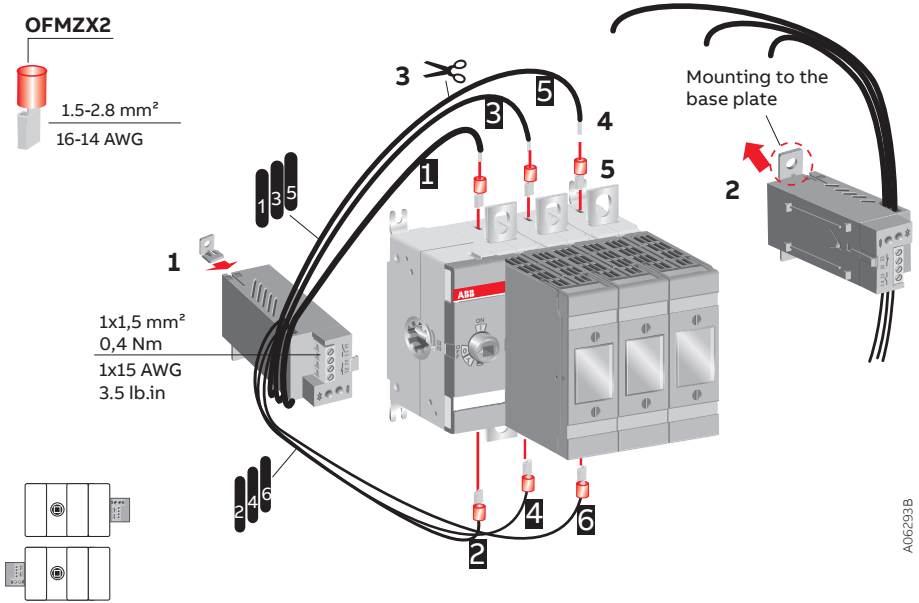

INSTALLATION INSTRUCTION

Fuse monitors

OFM_

OS32...1250

OSMini 20...40 + OFM_

Functionality of the fuse monitor

		Green LED	Red LED	N.O	N.C
Switch fuse closed	Fuse OK	On	Off	Open	Closed
	Fuse blown	Off	On	Closed	Open
Switch fuse open	Fuse Ok	Off	Off	Open	Closed
	Fuse blown	Off	Off	Open	Closed