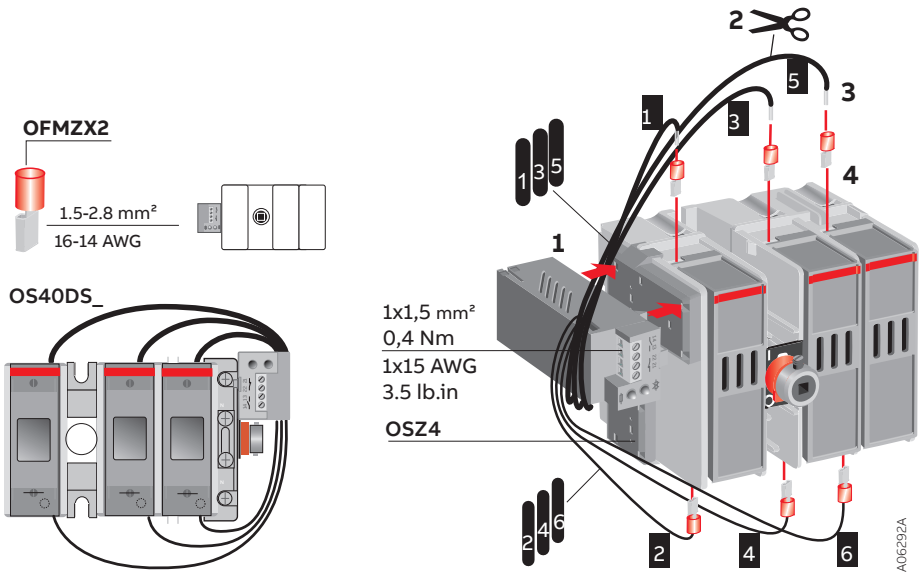

INSTALLATION INSTRUCTION

Fuse monitors

OFM_

OS32...1250

OSMini 20...40 + OFM_

Functionality of the fuse monitor

		Green LED	Red LED	N.O	N.C
Switch fuse closed	Fuse OK	On	Off	Open	Closed
	Fuse blown	Off	On	Closed	Open
Switch fuse open	Fuse Ok	Off	Off	Open	Closed
	Fuse blown	Off	Off	Open	Closed