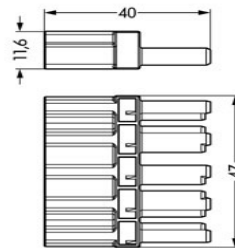

---

Item no.: 770-605  
Product description: SOCKET; 1 x PLUG / 1 x SOCKET; 5 POLE; 100%  
PROTECTED AGAINST MISMATING

---

Packing unit 100 pieces

Product group	20 (WINSTA)
pole count	5
Measured voltage EN	250 V
Measured shock voltage	4 kV
Pollution degree	3
Current intensity EN	25 A
Weight	9,587 g
Color	black
Height	11,6 mm
Height	0,457 in
Width	47 mm
Width	1,85 in
Depth	40 mm
Depth	1,575 in

Item number	Admission office	Approval no.	Voltage [V]	Current [A]	Cross section [ mm <sup>2</sup> ]
770-605	CCA	NL5569	400	25	0,5-4,0
770-605	cURus	E45171	600	20	12
770-605	KEMA	2060958.03	400	25	0,5-4,0
770-605	KEMA	2060958.04	400	25	0,5-4,0
770-605	PRS	TE/1719/880590/08	400	25	0,5-4,0