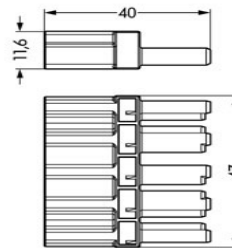

Item no.: 770-655
Product description: SOCKET; 1 x PLUG / 1 x SOCKET; 5 POLE; 100%
PROTECTED AGAINST MISMATING

Packing unit 100 pieces

Product group	20 (WINSTA)
pole count	5
Measured voltage EN	250 V
Measured shock voltage	4 kV
Pollution degree	3
Current intensity EN	25 A
Weight	9,584 g
Color	white
Height	11,6 mm
Height	0,457 in
Width	47 mm
Width	1,85 in
Depth	40 mm
Depth	1,575 in

Item number	Admission office	Approval no.	Voltage [V]	Current [A]	Cross section [mm ²]
770-655	CCA	NL5568	400	25	0,5-4,0
770-655	cURus	E45171	600	20	12
770-655	KEMA	2060958.03	400	25	0,5-4,0
770-655	KEMA	2060958.04	400	25	0,5-4,0
770-655	PRS	TE/1719/880590/08	400	25	0,5-4,0