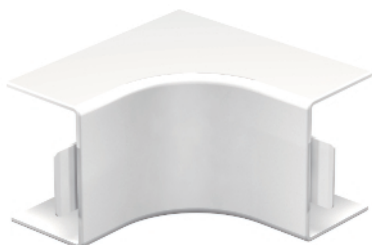

Internal corner cover

Internal corner cover for changing the direction of the halogen-free WDKH trunking.

| Type | Colour | Dimension a mm | Pack. pcs | Weight kg/100 pcs. | Item No. |
|----------------|------------|-------------------|--------------|-----------------------|----------|
| WDKH-I40060RW | Pure white | 85 | 2 | 6,427 | 6175594 |
| WDKH-I40060LGR | Light grey | 85 | 2 | 6,427 | 6175972 |