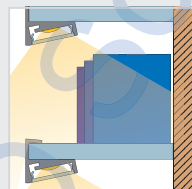

## Vetro Profil | *Vetro profile*

Maßzeichnung S. 156 | scale drawing p. 156

Aufstecken an Glas- und Regalböden  
*plug-on glass and shelves*

Regalbeleuchtung für 6mm und 8mm Böden  
*shelf lighting for 6mm and 8mm shelves*

### FEATURES

*high-quality aluminium anodized profile, specially designed for glass shelves and glass cabinets for the perfect illumination at the POS*  
*for glass shelves with 6mm or 8mm, directly snap-on the shelf using directional lighting in shelving creates a unique effect for presentation*  
*display with multiple levels can be illuminated consistently and in a targeted manner even the top one diagonally from above*  
*on request also available in chrome*