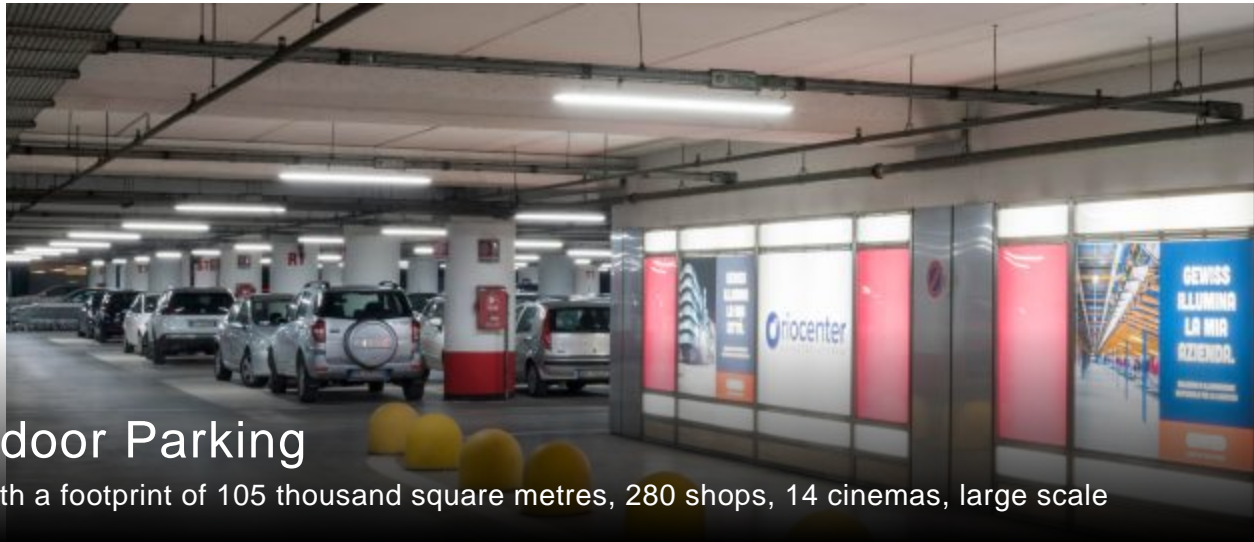

PROJECTS

Oriocenter Indoor Parking

The new Oriocenter, with a footprint of 105 thousand square metres, 280 shops, 14 cinemas, large scale