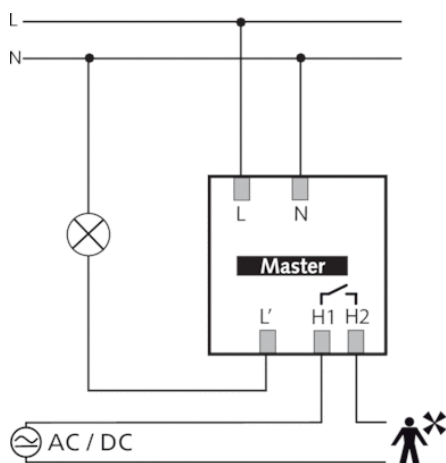

Article number: 1030555

Connection example

Detection range

Mounting height (A)	Head on to (r)	Diagonally (t)
2 m	5 m² | 2,5 m	38 m² | 7 m
2,5 m	7 m² | 3 m	38 m² | 7 m
3 m	13 m² | 4 m	50 m² | 8 m
3,5 m	13 m² | 4 m	50 m² | 8 m
4 m	13 m² | 4 m	64 m² | 9 m