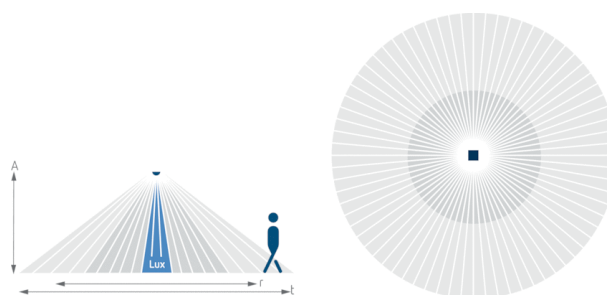

Article number: 1030555

Connection example

Detection range

Mounting height (A)	Head on to (r)	Diagonally (t)
2 m	5 m² | 2,5 m	38 m² | 7 m
2,5 m	7 m² | 3 m	38 m² | 7 m
3 m	13 m² | 4 m	50 m² | 8 m
3,5 m	13 m² | 4 m	50 m² | 8 m
4 m	13 m² | 4 m	64 m² | 9 m

Scale drawings

Accessories

theSenda P

- Article number: 9070910
  Details ▶ www.theben.de

theSenda S

- Article number: 9070911
  Details ▶ www.theben.de