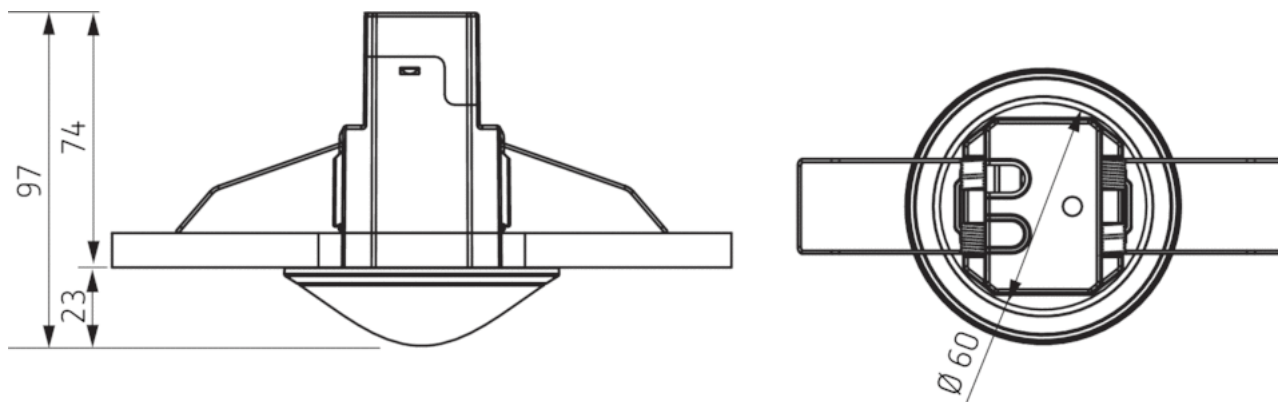

Scale drawings

Accessories

SendoPro 868-A

- Article number: 9070675
  Details ▶ www.theben.de

theSenda P

- Article number: 9070910
  Details ▶ www.theben.de

theSenda S

- Article number: 9070911
  Details ▶ www.theben.de