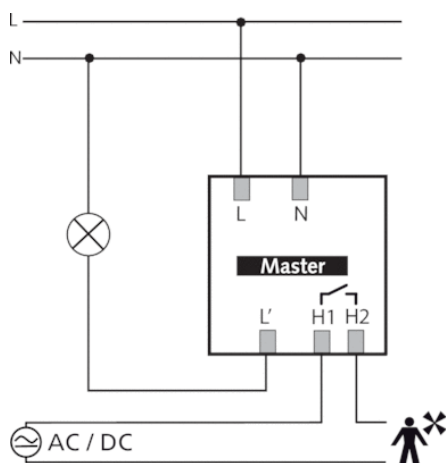

Description

- *Available July 2015*
- Passive infra-red motion detector for ceiling installation
- Circular detection area 360°, up to Ø 9 m (64 m²)
- Automatic motion and brightness-dependent control for lighting and HVAC
- Mixed light measurement suitable for fluorescent lamps (FL/PL/ESL), halogen/incandescent lamps and LEDs
- Channel A light: relay, 230 V
- Operation as fully automatic device
- Brightness switching value configurable, teach-in function
- Pulse function for staircase light time switch
- Channel H, presence: relay, floating e.g. for HVAC control
- Time delay configurable
- Detection sensitivity configurable
- Test mode for checking function and detection area
- Ready for immediate use due to factory presetting (Brightness switching value 300 lux, Time delay 10 min.)
- One of these optional remote controls is required for changing the values and attitudes:
 - Management remote control SendoPro
 - Installation remote control theSenda P
- Optional user remote control: theSenda S

Technical data

Operating voltage	230 V AC
Frequency	50 Hz
Recommended installation height	2 – 3,5 m
Installation type	Ceiling installation
Power consumption	~0,5 W
Light measurement	Mixed light measurement
Setting range brightness	30 – 3000 lx
Light switch-off delay	10 s - 60 min
Type of contact light	Relay 230 V/10 A µ-contact
Lamps	Incandescent/halogen lamps, fluorescent lamps, Energy saving lamps, LEDs
Incandescent/halogen lamp load	2300 W
Compact and fluorescent lamps	1150 VA (cos φ = 0,5)
LED lamp	< 2 W = 25 W or > 2 W = 70 W
Switching capacity presence	50 W/50 VA
Type of connection	Spring terminals
Ambient temperature	-15 °C ... +50 °C
Type of protection	IP 20 (IP 40 when fitted)

Article number: 1030566

Connection example

Detection range

Mounting height (A)	Head on to (r)	Diagonally (t)
2 m	5 m ² 2,5 m	38 m ² 7 m
2,5 m	7 m ² 3 m	38 m ² 7 m
3 m	13 m ² 4 m	50 m ² 8 m
3,5 m	13 m ² 4 m	50 m ² 8 m
4 m	13 m ² 4 m	64 m ² 9 m