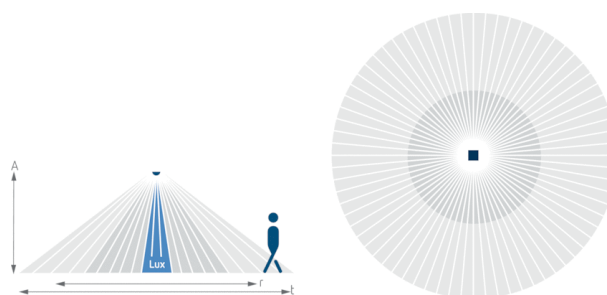

Description

- *Available July 2015*
- Passive infra-red motion detector for ceiling installation
- Circular detection area 360°, up to Ø 9 m (64 m²)
- Automatic motion and brightness-dependent control for lighting and HVAC
- Mixed light measurement suitable for fluorescent lamps (FL/PL/ESL), halogen/incandescent lamps and LEDs
- Channel A light: relay, 230 V
- Operation as fully automatic device
- Brightness switching value configurable, teach-in function
- Pulse function for staircase light time switch
- Channel H, presence: relay, floating e.g. for HVAC control
- Time delay configurable
- Detection sensitivity configurable
- Test mode for checking function and detection area
- Ready for immediate use due to factory presetting (Brightness switching value 300 lux, Time delay 10 min.)
- One of these optional remote controls is required for changing the values and attitudes:
 - Management remote control SendoPro
 - Installation remote control theSenda P
- Optional user remote control: theSenda S

Technical data

Operating voltage	230 V AC
Frequency	50 Hz
Recommended installation height	2 – 3,5 m
Installation type	Ceiling installation
Power consumption	~0,5 W
Light measurement	Mixed light measurement
Setting range brightness	30 – 3000 lx
Light switch-off delay	10 s - 60 min
Type of contact light	Relay 230 V/10 A µ-contact
Lamps	Incandescent/halogen lamps, fluorescent lamps, Energy saving lamps, LEDs
Incandescent/halogen lamp load	2300 W
Compact and fluorescent lamps	1150 VA (cos φ = 0,5)
LED lamp	< 2 W = 25 W or > 2 W = 70 W
Switching capacity presence	50 W/50 VA
Type of connection	Spring terminals
Ambient temperature	-15 °C ... +50 °C
Type of protection	IP 20 (IP 40 when fitted)

Article number: 1030566

Connection example

Detection range

Mounting height (A)	Head on to (r)	Diagonally (t)
2 m	5 m ² 2,5 m	38 m ² 7 m
2,5 m	7 m ² 3 m	38 m ² 7 m
3 m	13 m ² 4 m	50 m ² 8 m
3,5 m	13 m ² 4 m	50 m ² 8 m
4 m	13 m ² 4 m	64 m ² 9 m