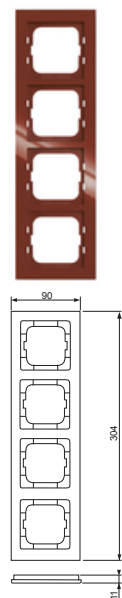

Navn: **Ramme**
Ramme, 4-hull, Axcnt 90mm, foyer-rød
axcent

Type: 1724-297

EAN: 4011395165485

EI-nummer: 1415838

Beskrivelse: Flush mounting cover frame for 1-gang accessories, such as switches. Plastic material. Cleaning with a mild, standard household detergent. The use of strong dissolvents should be avoided.

Forpakning: 1

Enhet: STK

Teknisk spesifikasjon

Farger

Fargekode Similar to: NCS S 4050-Y80R

ETIM

ETIM 7 EC000007 (EC000007)

ETIM 7

Number of units	4
Mounting direction	Horizontal and vertical
Number of units horizontal	4
Number of units vertical	4
Suitable for flush-mounted installation	yes
Suitable for floor box	no
Suitable for wall duct	no
Suitable for built-in installation	no
Label space/information surface	no
Material	Plastic
Material quality	Thermoplastic
Halogen free	yes
Surface protection	Untreated
Surface finishing	Glossy
Colour	Red
Transparent	no