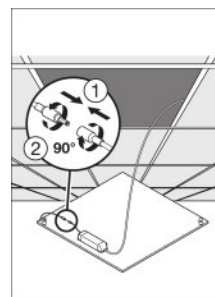

4058075392403		602 mm x 40 mm x 648 mm	2192,00 g	15.60 dm³
4058075392410	NO: VS 4	667 mm x 182 mm x 634 mm	10015,00 g	76.96 dm³

The mentioned product code describes the smallest quantity unit which can be ordered. One shipping unit can contain one or more single products. When placing an order, for the quantity please enter single or multiples of a shipping unit.

ADDITIONAL CATALOG INFORMATION

REFERANSER / LENKER

For garanti se

▶ www.ledvance.no/garanti

ANSVARFRASKRIVELSE

Endres uten varsel. Sørg alltid for å bruke den nyeste versjonen.