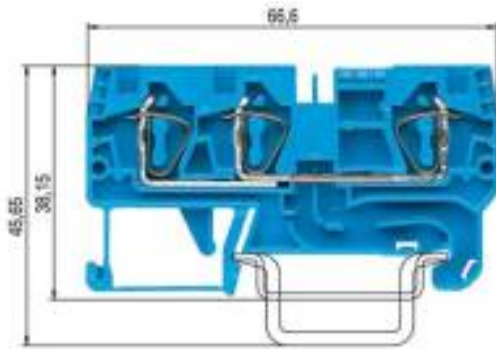

Product data sheet

Item No. 56.704.5055.6

Feed-through terminal WKFN 4 D1/2/35 BLUE

Feed-through DIN rail terminal block with spring clamp connection for mounting on TS 35, nominal cross section 4 mm², width 6 mm, color blue

Item No.	56.704.5055.6
EAN	4015573767126
Order Unit	100 Piece(s)

Certificates / Approvals

Technical data

Note

Remark to rated voltage	CSA 300V/600V
-------------------------	---------------

General

Nominal cross section	4 mm ²
Colour	Blue
Number of levels	1
Number of clamp positions per level	3
Width/grid dimension	6 mm
Insulating housing	PA666
Inflammability class of insulation material acc. with UL94	V0
Explosion-tested version "Ex e"	Yes
Mounting method	DIN rail (top hat rail) 35/7.5 mm
Terminal blocks for electrical installations	Yes

Technical data

Rated current	32 A
Rated voltage	800 V
Rated impulse voltage	8 kV
Pollution degree	3
Closing plate required	Yes
Type of insulation material	Thermoplastic
Length	66.6 mm

Connection Data

Connection type 1	Tension clamp connection
Connection type 2	Tension clamp connection
Minimum cross section solid	0.13 mm ²
Maximum cross section solid	6 mm ²
Minimum cross section fine stranded	0.13 mm ²
Maximum cross section fine stranded	4 mm ²
Wire strip length	11 mm

Technical Data UL/CSA

Cross section UL	24-10 AWG
Voltage UL	600 V
Current factory wiring	30 A
Current field wiring	30 A
Cross section CSA	24-10 AWG
Voltage CSA	600 V
Current CSA	32 A

Technical drawing

Technical drawing showing dimensions and part numbers for the DUO_DURCHGANGSKLEMME. Dimensions include 66.6 mm width, 45.65 mm height, and 37.3 mm spacing. Labels identify mounting rails: Hutschiene EN 60715-35x7,5 and Hutschiene EN 60715-35x15. A table lists part numbers and colors: 56.704.5055.0 (grey), 56.704.5055.1 (black), 56.704.5055.5 (red), 56.704.5055.6 (blue).