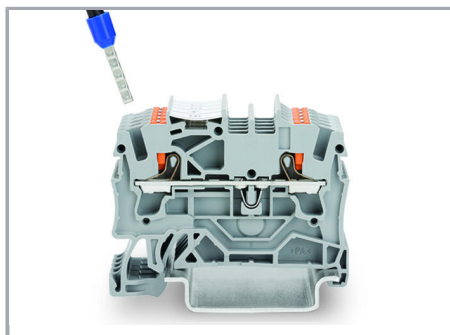

Push-in termination of solid and ferruled conductors