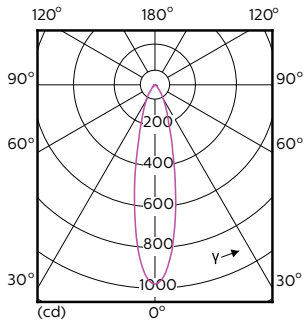

MASTER LEDspot ExpertColor MV

Fotometriske data

MASTER LEDspot ExpertColor MV 35W GU10 927 25D