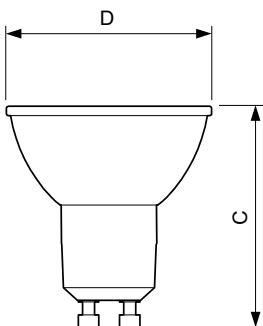

Målskisse

GU10 230V4W-35W 235lm 25D 2700K GU10 Dim

Product	D	C
MASTER LED ExpertColor 3.9-35W GU10 927 25D	50 mm	54 mm

Fotometriske data

MASTER LEDspot ExpertColor MV 35W GU10 927 25D

MASTER LEDspot ExpertColor MV 35W GU10 927 25D