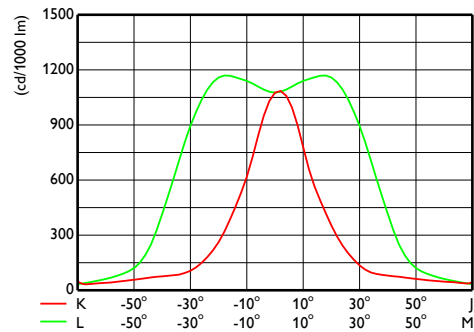

Coreline tempo X-Large

Målskisse

CoreLine Tempo BVP110/120/125/130/140

Fotometriske data

OFCS1_BVP140T251xLED480-4S740S

OFCS1_BVP140T251xLED480-4S740S

OFPC1_BVP140T251xLED480-4S740S

OFPC1_BVP140T251xLED480-4S740S