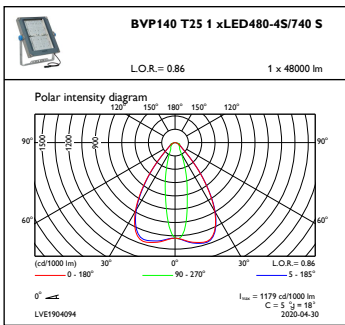

Coreline tempo X-Large

Målskisse

CoreLine Tempo BVP110/120/125/130/140

Fotometriske data

OFCS1_BVP140T251xLED480-4S740S

OFCS1_BVP140T251xLED480-4S740S

OFPC1_BVP140T251xLED480-4S740S

OFPC1_BVP140T251xLED480-4S740S