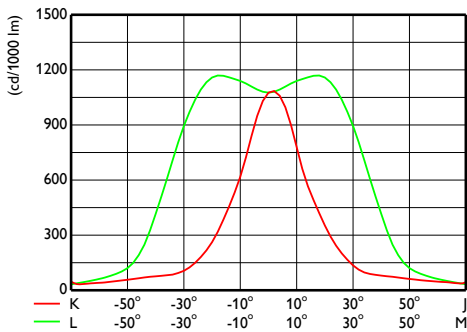

Coreline tempo X-Large

Målskisse

CoreLine Tempo BVP110/120/125/130/140

Fotometriske data

OFCS1_BVP140T251xLED480-4S740S

OFCS1_BVP140T251xLED480-4S740S

OFPC1_BVP140T251xLED480-4S740S

OFPC1_BVP140T251xLED480-4S740S