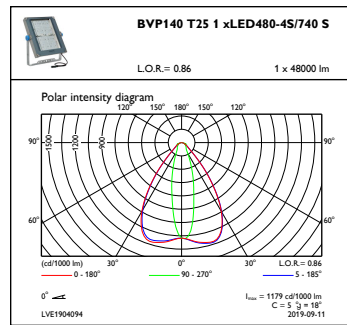

Coreline tempo X-Large

Målskisse

CoreLine Tempo BVP110/120/125/130/140

Fotometriske data

OFCS1_BVP140T251xLED480-4S740S

OFCS1_BVP140T251xLED480-4S740S

OFPC1_BVP140T251xLED480-4S740S

OFPC1_BVP140T251xLED480-4S740S