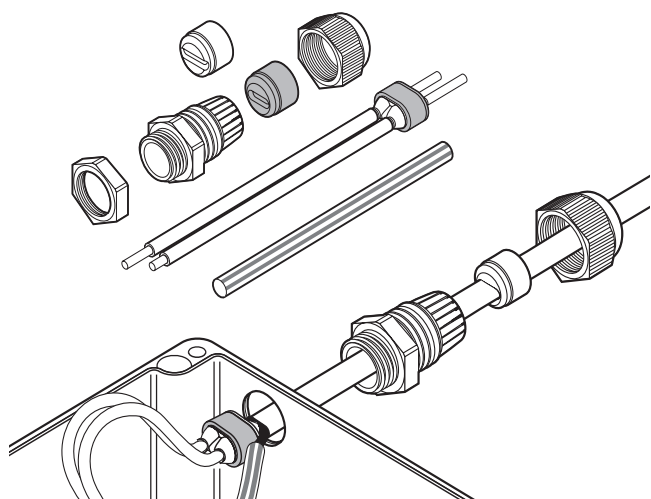

Cold Applied Connection Kit

This connection kit is designed for terminating all nVent RAYCHEM BTV, QTVR, XTV, KTV, HTV and VPL industrial parallel heating cables to a junction box, whilst maintaining electrical insulation of the heating cable conductors and core. It is approved for use in hazardous areas.

The core sealing boot does not require a heat gun or torch for the installation (no hot work permit necessary). The non-curing sealant (silicone free) allows easy installation and facilitates maintenance purposes.

Two grommets supplied in this kit enable the gland to maintain optimum sealing under various ambient conditions. An additional locknut is provided for unthreaded entries.

APPLICATION

Connection kit for BTV, QTVR, XTV, KTV, HTV and VPL parallel heating cables.

KIT CONTENTS

1 gland, 2 grommets, 1 locknut, 1 core sealer, 1 green/yellow tube, 1 installation instruction (multilingual)

APPROVALS

Baseefa16ATEX0038U  II 2 G Ex eb IIC Gb
 II 2 D Ex tb IIIC Db

IECEX BAS 16.0041U Ex eb IIC Gb
 Ex tb IIIC Db